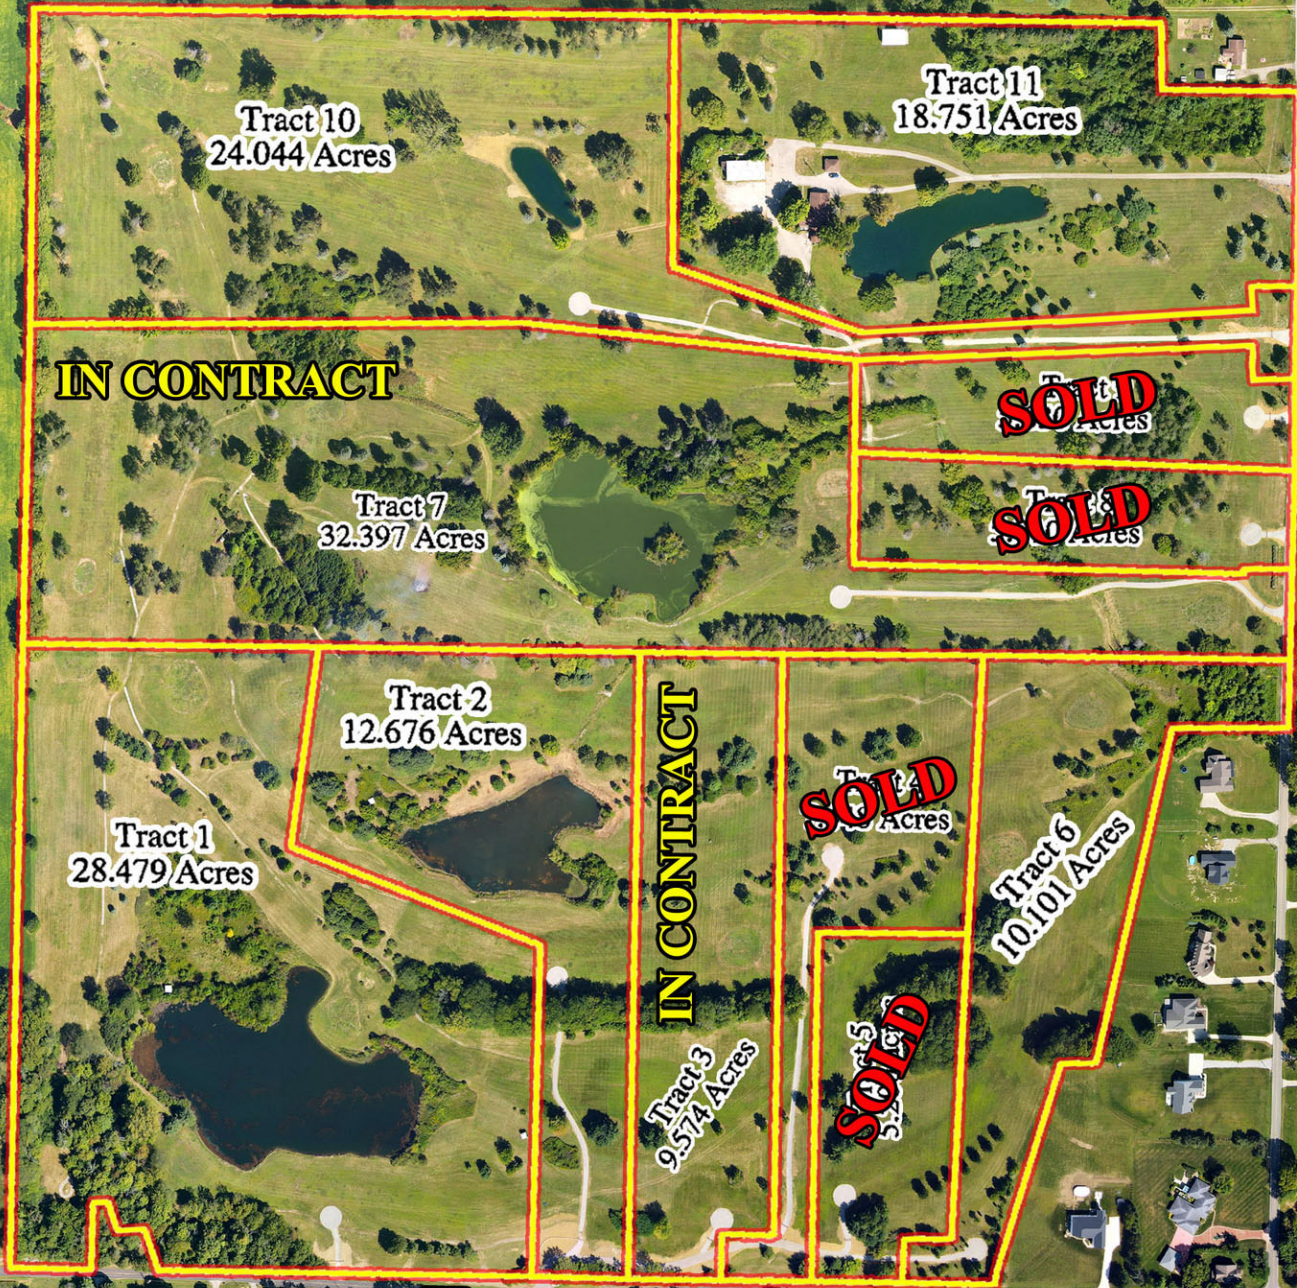

Walnut Meadows

Estate Home Sites from 5 - 32 Acres
Walnut Twp, Pickaway County
(Former Upper Lansdowne Golf Course)

Winchester Road

Hagerty Road